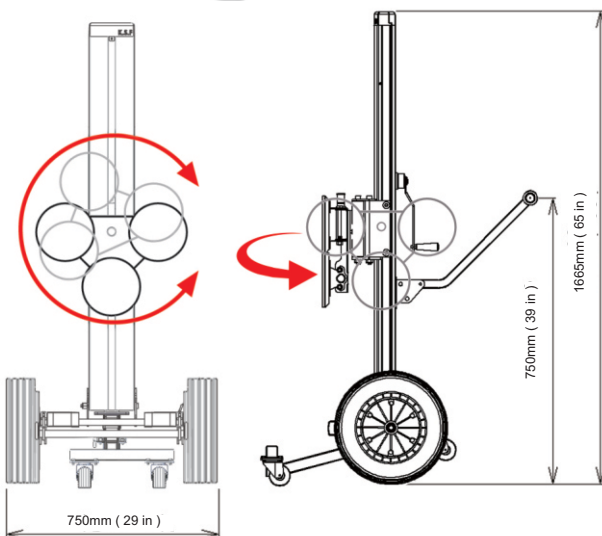

CARRINHO TRANSPONVIDRO GA-1

Perfect for transporting and handling the Glass Panels!

- *Max. Capacity of 180 kgs (396 lbs).
- *Max. rotating glass of 240cm (94 in).

1. Patent Silent Winch, for easy operate, lowering and raising.
2. Invisible steel wire inside the mast, cover the steel wire safely from the finger pinch.
3. 16" punch proof wheels make easy move on jobsite.

Spec / Model	GA-1
Lifting height	63 in (160 cm)
Max. Load Capacity	400 lbs (180 kg)
Max. Rotating glass panel dimension	8" x 8" (240cm x 240cm)
Packing Dimension	57x22x13" (145x56x34 cm)
Weight	105 lbs (48 kg)