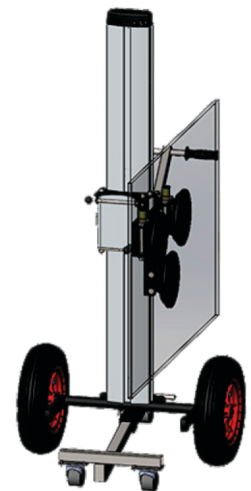

CARRINHO TRANSPONVIDRO GA-1

Perfect for transporting and handling the Glass Panels!

- *Max. Capacity of 180 kgs (396 lbs).
- *Max. rotating glass of 240cm (94 in).

1. Patent Silent Winch, for easy operate, lowering and raising.
2. Invisible steel wire inside the mast, cover the steel wire safely from the finger pinch.
3. 16" punch proof wheels make easy move on jobsite.

Spec / Model	GA-1
Lifting height	63 in (160 cm)
Max. Load Capacity	400 lbs (180 kg)
Max. Rotating glass panel dimension	8" x 8" (240cm x 240cm)
Packing Dimension	57x22x13" (145x56x34 cm)
Weight	105 lbs (48 kg)